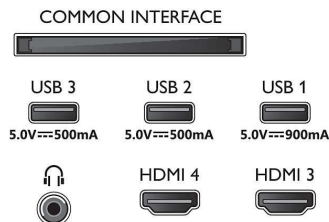

Power

- Mains power: AC 220 - 240 V 50/60Hz
- Standby power consumption: less than 0.3W
- Power Saving Features: Auto switch-off timer, Light sensor, Picture mute (for radio), Eco mode

Accessories

- Included accessories: 2 x AAA Batteries, Legal and safety brochure, Power cord, Quick start guide, Remote Control, Table top stand

Design

- Colors of TV: Metal bezel frame
- Stand design: Satin chrome plate, Swivel +/- 15 degree

Connections

Side

Bottom

Issue date 2023-07-14

Version: 1.1.0

EAN: 87 18863 03849 9