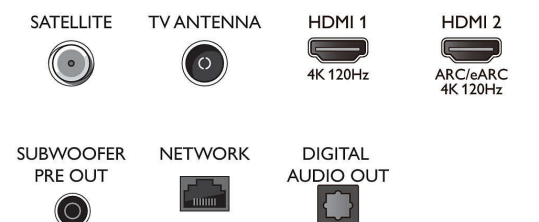

Design

- Colors of TV: Metal bezel frame
- Stand design: Satin chrome plate, Swivel +/- 15 degree

Connections

Side

Bottom

Issue date 2023-07-14

Version: 1.1.0

EAN: 87 18863 03849 9