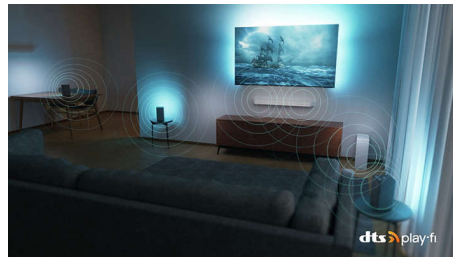

DTS Play-Fi compatible

Philips Wireless Home System with DTS Play-Fi lets you connect your TV to compatible

77OLED908/12

wireless speakers around your home in seconds. Listen to movies in the kitchen. Play music anywhere. You can even create a home-theater surround-sound system using your OLED+ Ambilight TV as a central speaker.