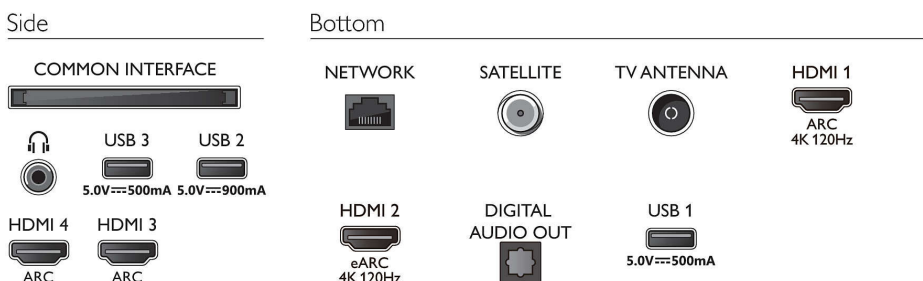

Supported HDMI video features

- HDMI 1/2: HDMI 2.1 full bandwidth 48Gbps, upto 4K 120Hz
- Gaming: ALLM, HDMI VRR, AMD FreeSync Premium
- HDR: Dolby Vision, HDR10, HDR10+, HLG

EU Energy card

- EPREL registration numbers: tbc

- Energy class for SDR: n.a.
- On mode power demand for SDR: tbc Kwh/1000h
- Energy class for HDR: n.a.
- On mode power demand for HDR: tbc Kwh/1000h
- Off mode power consumption: n.a.
- Networked standby mode: 2.0 W
- Panel technology used: LED LCD

Power

- Mains power: AC 220 - 240 V 50/60Hz
- Standby power consumption: less than 0.3W
- Power Saving Features: Auto switch-off timer, Picture mute (for radio), Eco mode, Light sensor

Accessories

- Included accessories: Remote Control, 2 x AAA Batteries, Table top stand, Power cord, Quick start guide, Legal and safety brochure

Design

- Colors of TV: Anthracite grey bezel
- Stand design: Anthracite gray offset sticks

Connections

Issue date 2023-07-18

Version: 2.2.0

EAN: 87 18863 03850 5

© 2023 Koninklijke Philips N.V.
All Rights reserved.

Specifications are subject to change without notice. Trademarks are the property of Koninklijke Philips N.V. or their respective owners.

www.philips.com

* EPG and actual visibility (up to 8 days) is country and operator dependent.

* Amazon, Alexa and all related logos are trademarks of Amazon.com, Inc. or its affiliates. Amazon Alexa is available in selected languages and countries.

* Amazon Prime is available in selected languages and countries.

* Android App offerings vary per country. For more details please visit your local Google Play Store.

* The TV supports DVB reception for 'Free to air' broadcast. Specific DVB operators may not be supported. An up to date list can be found in the FAQ section of the Philips support website. For some operators Conditional Access and subscription are required. Contact your operator for more information.

* Disney+ subscription required. Subject to terms at <https://www.disneyplus.com> (c) 2020 Disney and its related entities.

* Disney+ is available in selected languages and countries.

* Google Assistant is available on Philips Android TVs running on Android O (8) or higher OS version. Google Assistant is available in selected languages and countries.

* Netflix subscription required. Subject to terms at <https://www.netflix.com>

* Philips TV Remote app and related functionalities vary per TV model, operator, and country, as well as smart device model and OS. For more details please visit: www.philips.com/TVRemoteapp.

* Rakuten TV is available in selected languages and countries.

* Memory size (Flash) : 16G, the actual available disc space may differ (dependent on e.g. (pre-)installed apps, installed operating system, etc.)

* This television contains lead only in certain parts or components where no technology alternatives exist in accordance with existing exemption clauses under the RoHS Directive.

* USB recording for digital channels only, recordings may be limited by broadcast copy protection (CI+). Country and channel restrictions may apply.

* Google Assistant is available in selected languages and countries. The list of supported countries and languages will be expanded over time. For the latest information, please contact our customer care.

* Google TV is the name of this device's software experience and a trademark of Google LLC. YouTube, Ok Google and other marks are trademarks of Google LLC.