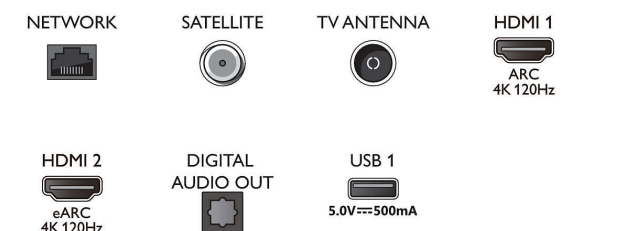

Power

- Mains power: AC 220 - 240 V 50/60Hz
- Standby power consumption: less than 0.3 W
- Power Saving Features: Auto switch-off timer, Picture mute (for radio), Eco mode, Light sensor

Accessories

- Included accessories: Remote Control, 2 x AAA Batteries, Table top stand, Power cord, Quick start guide, Legal and safety brochure

Design

- Colors of TV: Anthracite grey bezel
- Stand design: Anthracite gray offset sticks

Connections

Side

Bottom

Issue date 2023-07-20

Version: 2.2.0

EAN: 87 18863 03803 1